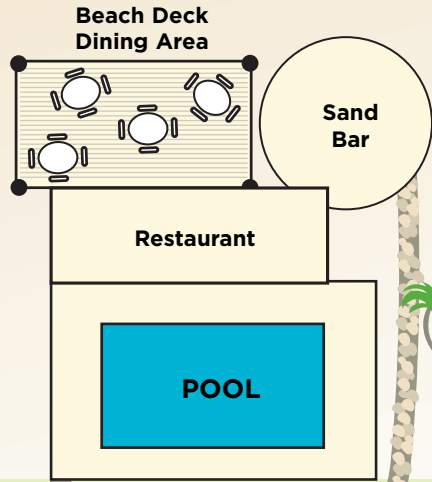

Property Map

Palm Beach 3 Miles

4 Penthouse Suites on the top floor, represented by the pink lines

TARA SUITES

Lounge

Reception

Garden Deck

Carte Blanche

Fitness Center

Offices

LOBBY

MAIN ENTRANCE

BUCUTI TO:

(distance in miles)

- Airport 10 SE
•Downtown Oranjestad 3 SE
•San Nicolas 16 SE
•Tierra del Sol Golf Course 8 N