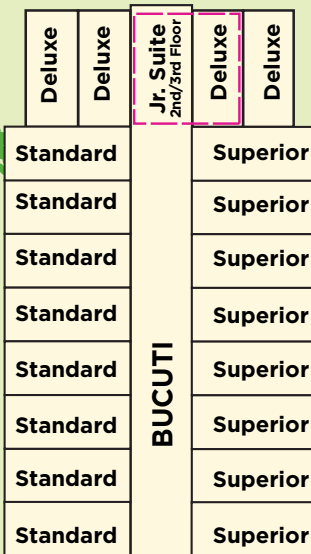

Property Map

Palm Beach 3 Miles

4 Penthouse Suites on the top floor, represented by the pink lines

TARA SUITES

Lounge

Reception

Garden Deck

Carte Blanche

Fitness Center

Offices

LOBBY

MAIN ENTRANCE

BUCUTI TO:

(distance in miles)

- Airport 10 SE
•Downtown Oranjestad 3 SE
•San Nicolas 16 SE
•Tierra del Sol Golf Course 8 N